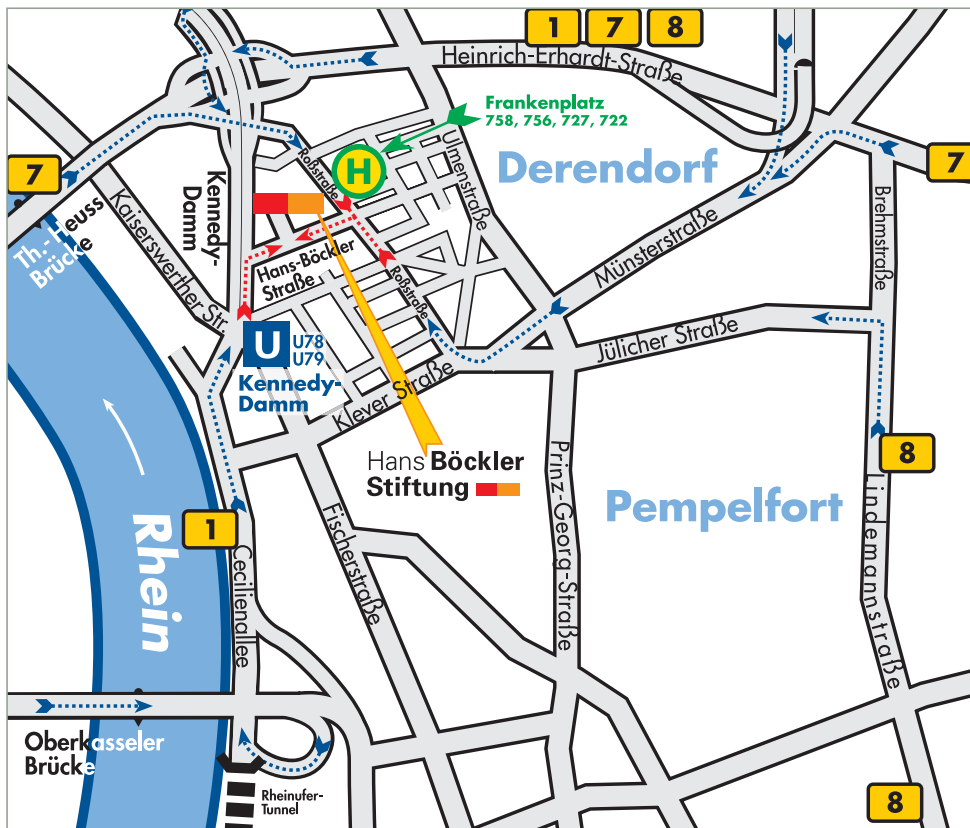

The Hans Böckler Foundation

How to find us

Arriving by car

Coming on the A44

(from Krefeld/Mönchengladbach) take the B8 at exit 30, signposted D-Stockum, in the direction of the Zentrum (city centre), at the feeder road Kennedydamm (bridge) keep right and take the left fork Roßstraße. Hans-Böckler-Straße is the third street on the right.

Coming on the A52

(from the Ruhr area) you have the ARAG building in front of you, turn right along the Münsterstraße and then right along the Roßstraße. The Hans-Böckler-Straße is fifth on the left.

Coming on the A52

(from Mönchengladbach) take the B7 and after crossing the Theodor Heuss Bridge over the River Rhine take the first exit right and get in lane on the right to take the third exit right onto Roßstraße.

Coming on the A59 or A57

(from Köln), or the A46 (from Wuppertal) take the exit signposted Neuss/Hafen Düsseldorf B1. Follow the signs for Düsseldorf.