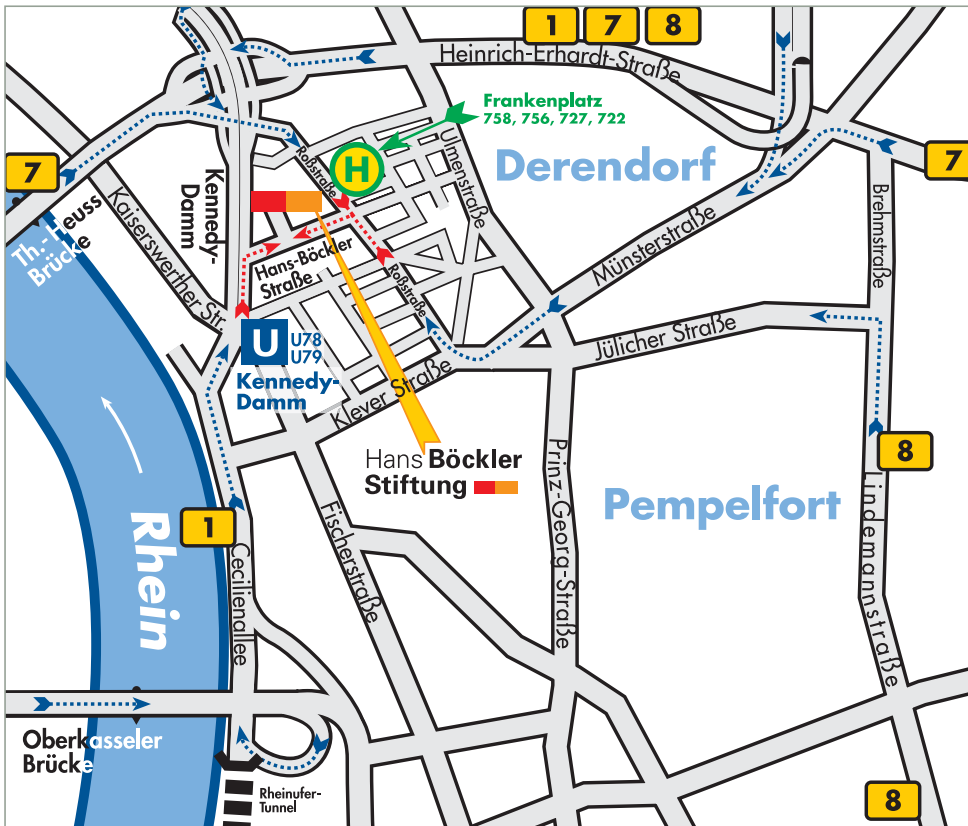

The Hans Böckler Foundation

How to find us

Arriving by train at Düsseldorf Hauptbahnhof (Central Station)

Take the U-Bahn (underground train) U78 or U79 in the direction 'Duisburg, LTU Arena, Messe-Nord'. Get off at the Haltestelle (stop) 'Kennedydamm'. Turn right along the main road –Kennedydamm - and follow the pavement parallel to the Kennedydamm until you reach the Hans-Böckler-Straße and turn right. The Hans Böckler Foundation is on the left in the DGB building.

Arriving by plane at Düsseldorf International Airport

Take bus 721 in the direction HBF Düsseldorf (Central Train Station). Get off at the Haltestelle (stop) 'Frankenplatz'. Continue walking in the same direction as the bus and take the next street on the right – the Hans-Böckler-Straße.