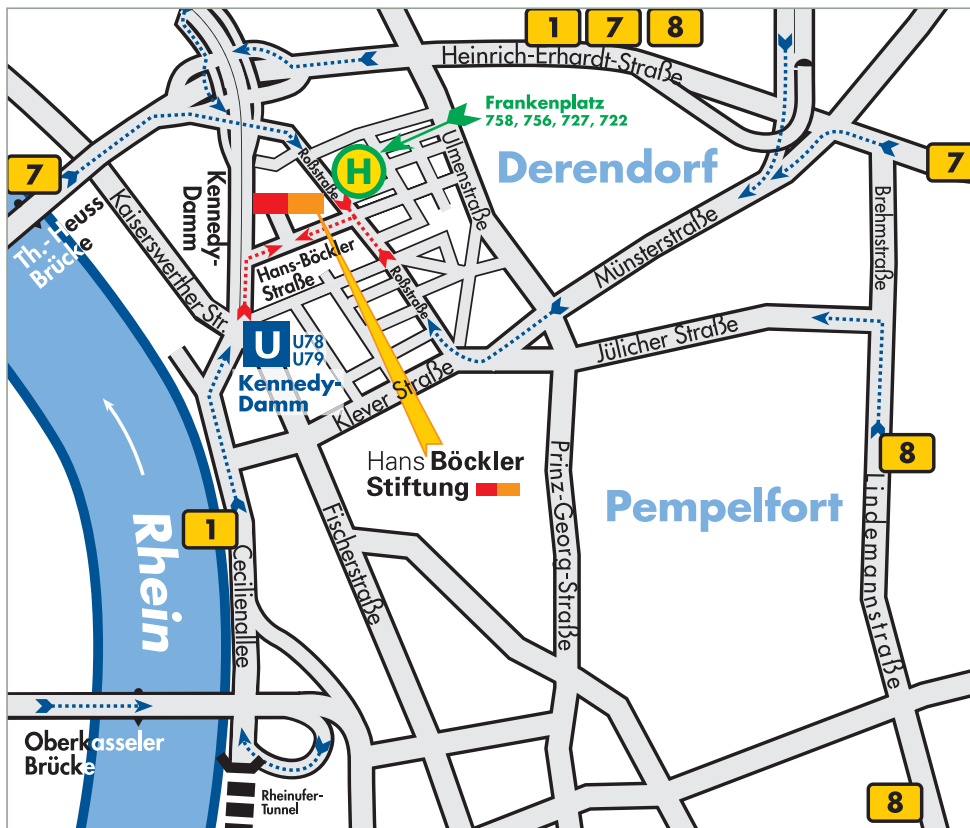

The Hans Böckler Foundation

How to find us

Arriving by train at Düsseldorf Hauptbahnhof (Central Station)

Take the U-Bahn (underground train) U78 or U79 in the direction 'Duisburg, LTU Arena, Messe-Nord'. Get off at the Haltestelle (stop) 'Kennedydamm'. Turn right along the main road –Kennedydamm - and follow the pavement parallel to the Kennedydamm until you reach the Hans-Böckler-Straße and turn right. The Hans Böckler Foundation is on the left in the DGB building.

Arriving by plane at Düsseldorf International Airport

Take bus 721 in the direction HBF Düsseldorf (Central Train Station). Get off at the Haltestelle (stop) 'Frankenplatz'. Continue walking in the same direction as the bus and take the next street on the right – the Hans-Böckler-Straße.