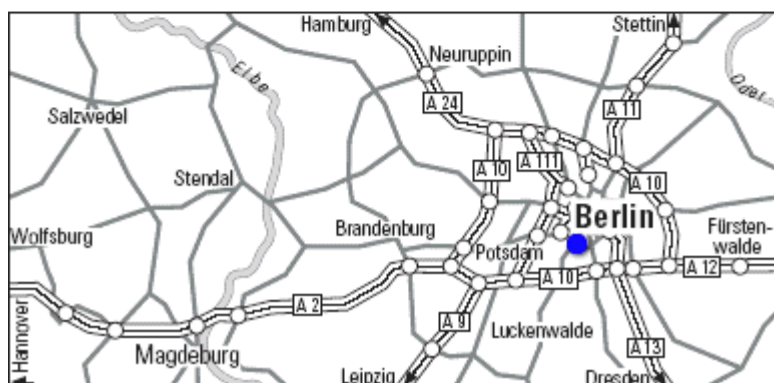

Route

Best Western Steglitz International Albrechtstraße 2 12165 Berlin-Steglitz

[Your best connection with the Public transfers](#)

From Hanover and Leipzig

In order to reach the hotel, take autobahn route A2 (Hanover) or A9 (Nuremberg/Leipzig) which will turn into A110 and which then later turns into A115. Take the exit Zehlendorf, heading for Steglitz. You are now on Bundesstraße 1 (Potsdamer Straße - Berliner Straße - Unter den Eichen - Schlossstraße). Continue straight on until you reach Schlossstraße. At the Schlossstraße junction continue on until the next junction of Schlossstraße and Albrechtstraße. Turn right into Albrechtstraße. The hotel entrance is on your right-hand side.

From Hamburg

In Order to reach the hotel, take autobahn route A111 via Stolpe (after the overpass Charlottenburg A100). Take the exit Steglitz to A104 and continue on until the end of the autobahn. Turn right into Schlossstraße. Drive directly to the hotel.