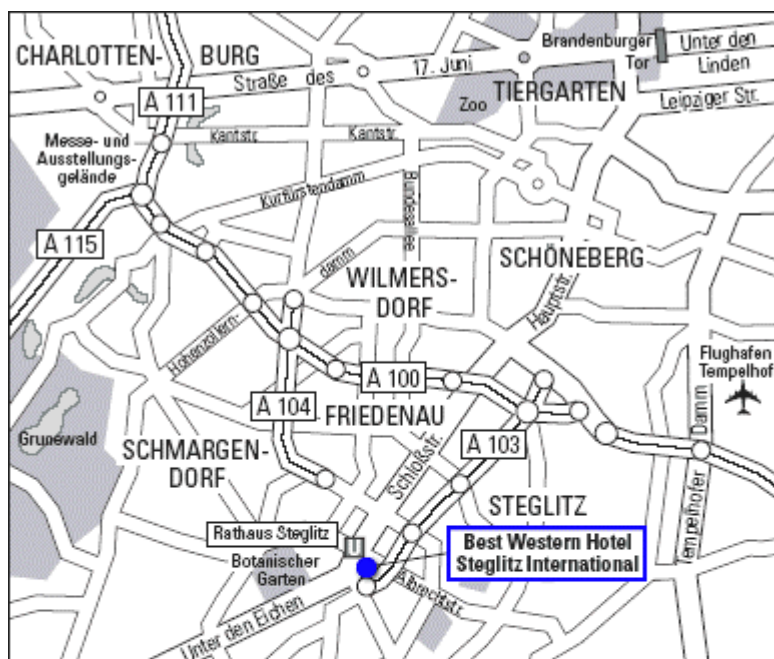

Route

Best Western Steglitz International Albrechtstraße 2 12165 Berlin-Steglitz

[Your best connection with the Public transfers](#)

From Hanover and Leipzig

In order to reach the hotel, take autobahn route A2 (Hanover) or A9 (Nuremberg/Leipzig) which will turn into A110 and which then later turns into A115. Take the exit Zehlendorf, heading for Steglitz. You are now on Bundesstraße 1 (Potsdamer Straße - Berliner Straße - Unter den Eichen - Schlossstraße). Continue straight on until you reach Schlossstraße. At the Schlossstraße junction continue on until the next junction of Schlossstraße and Albrechtstraße. Turn right into Albrechtstraße. The hotel entrance is on your right-hand side.

From Hamburg

In Order to reach the hotel, take autobahn route A111 via Stolpe (after the overpass Charlottenburg A100). Take the exit Steglitz to A104 and continue on until the end of the autobahn. Turn right into Schlossstraße. Drive directly to the hotel.

Verkehrsverbindung
ab Hauptbahnhof:
U-78/79 Messe/Rheinstadion
bis Kennedydamm oder
Station Golzheimer Platz
ab Flughafen:
Buslinie 721 bis Frankenplatz

<http://www.si-hotel.com/Default.aspx?tab=route&lang=>