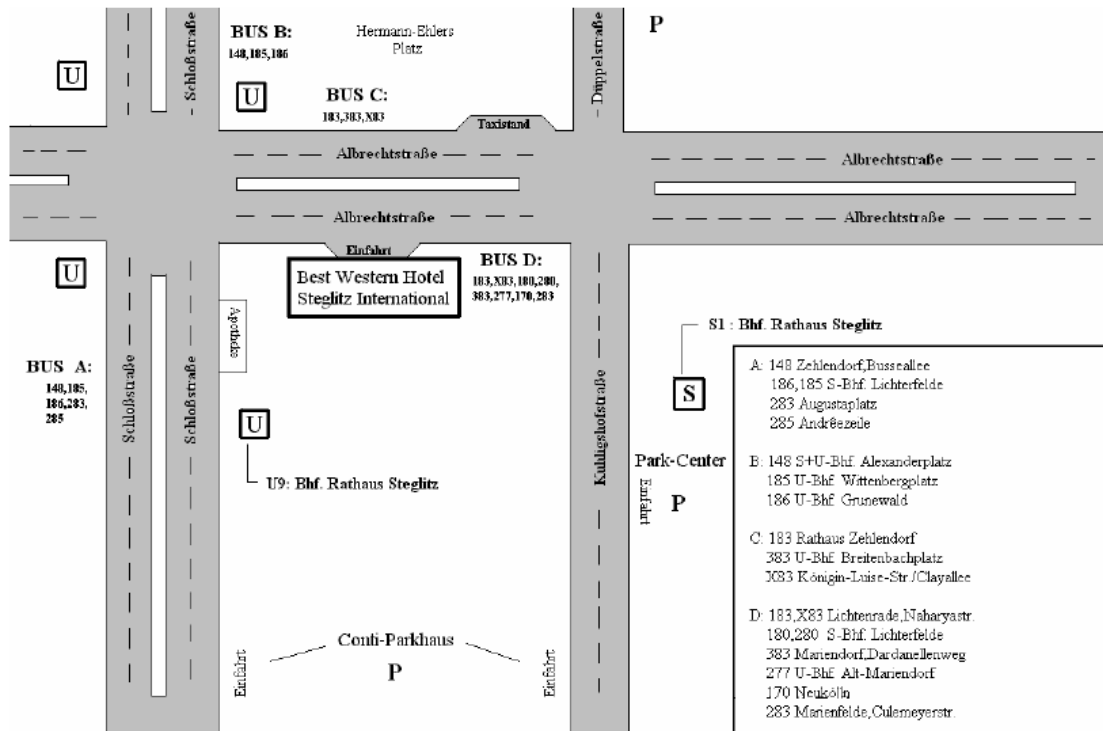

<http://www.si-hotel.com/Default.aspx?tab=route&lang=>

If you request further information concerning travelling by public transport, please click on the link above.